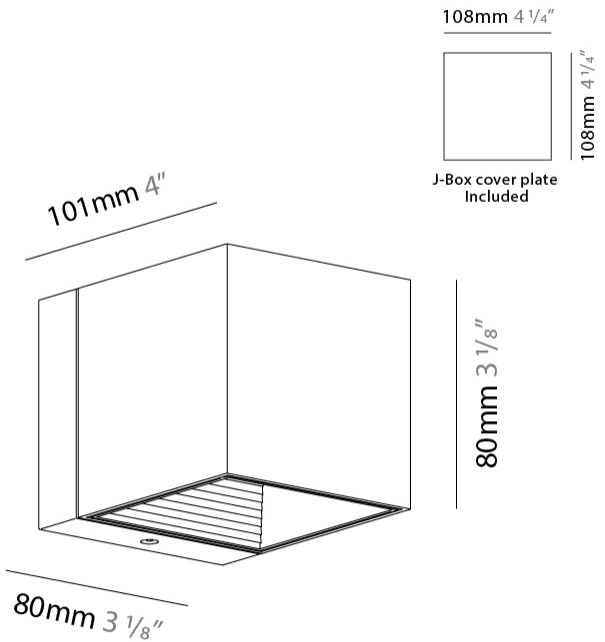

PROJECT	_____
TYPE	_____
SPECIFIER	_____
QUANTITY	_____
DATE	_____

DAU SINGLE SURFACE

D93148R9-

base number _____
Finish Options _____

1. To build a product code in our configurator select the specify button on the base model # product page
2. To build a manual product code on this datasheet choose from the options listed below in blue font and add the suffix to the base model #

GENERAL

Series: Dau _____
Subseries: Dau Single _____
Brand: Milan _____
Division: Design _____
Mounting Type: Surface _____
Mounting Location: Wall _____
Subcategory: Up/Down Light _____

PHYSICAL

Shape: Cube _____
Length (mm): 80 _____
Length (in): 3 1/8 _____
Height (mm): 80 _____
Height (in): 3 1/8 _____
Extension (mm): 101 _____
Extension (in): 4 _____
Light Distribution: Direct / Indirect _____
Fixture Finish: BAL / MWL / BSL _____
Fixture Material: Extruded Aluminum _____

ELECTRICAL

Lamp Type: LED _____
Input Wattage (W): 14 _____
Dimming: Electronic Low Voltage Dimming to 20% _____
Input Voltage (V): 120Vac Direct Line _____

LED

Number of LEDs: 2 _____
Color Temperature (°K): 3000 _____
Max. Delivered Lumen (lm): 1330 _____
CRI: >90 CRI _____

OPTICAL

RATINGS AND CERTIFICATIONS

Certified By: Certified for North American Standards _____
IP rating: IP44 _____